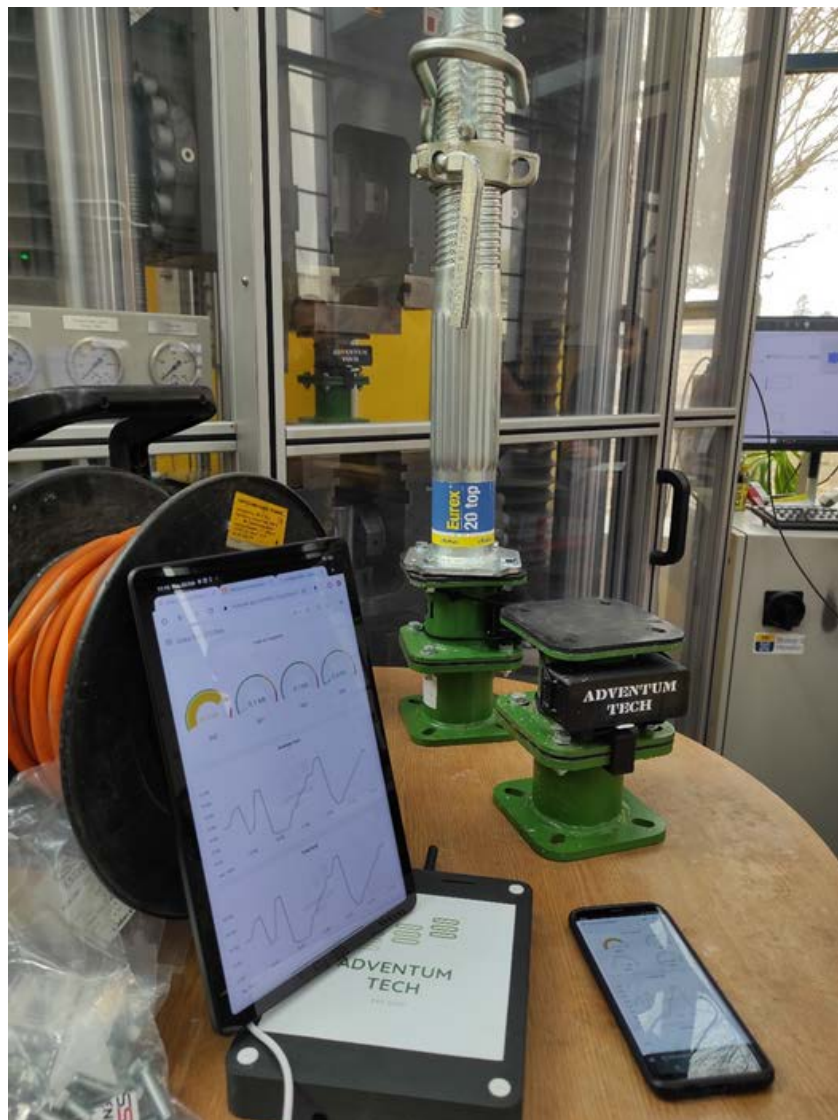

QuakeControl

QuakeControl is a safety sensor system developed by Adventum Tech that monitors the impacts of surrounding stress producers through the measurement of particle movement caused by external factor and is measured in mm/s. The system will immediately inform the relevant project stakeholders when any vibration values exceed accepted limitations to prepare additional inspections if necessary.

QuakeControl sensor system tasks are:

- record and display vibrations data
- send notifications when values exceed pre-defined limits

MEASUREMENT

Range, mm/s ²	3.5 x 9.8 m/s ²
Precision, %	1%
Intensity, signal/h	Customer specific

DIMMENSIONS

Size, mm	120 x 110 x 160
Weight, g	850

CONNECTICITY

Data transmission	4G, Wireless, LTE
Frequency	868 Mhz
Protocol	LoRa

BATTERY

Type	Li-ion
Expended duration on 1 charge	1 year
Rechargeable	Yes

ACCESSORIES

LED display
PV panel
Extended battery
Digital thermocouple

Liveload.app

All data is transmitted to the internet based software solution developed by Adventum Tech Ltd - **liveload.app** where the data is collected, stored, analyzed and displayed. Liveload.app service allows to keep valuable data with easy and protected access to all involved stakeholders in one place. The data is easily perceived and can be designed and modified according to the customer metric needs.